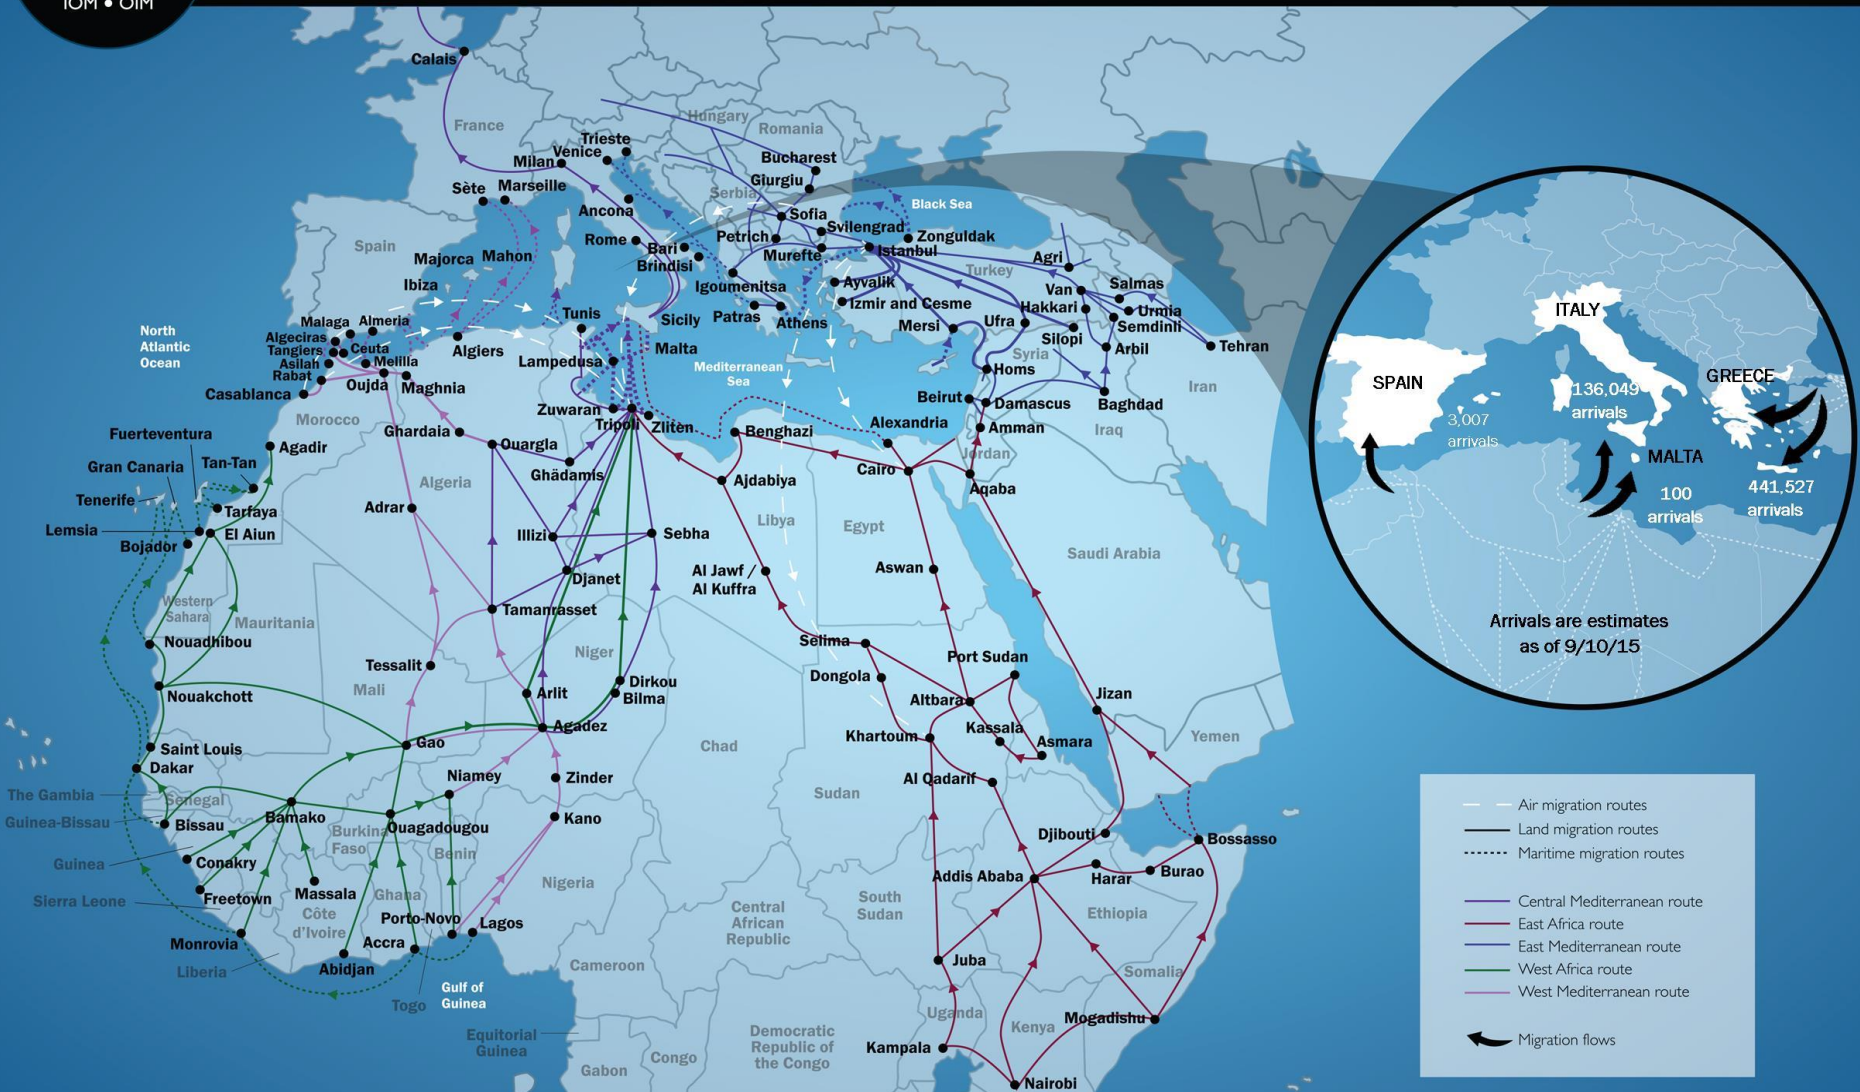

Migrant Routes: Mediterranean 2015

West and Central Africa Areas of High Emigration and Migratory Corridors

Names and boundaries indicated on the map do not imply official endorsement or acceptance by IOM

Area of High Emigration
Localised at Administrative level 1

Migratory Corridors:
 ———▶ by land
 - - - -▶ by sea

Ouagadougou Transit city

★ Capital

● City