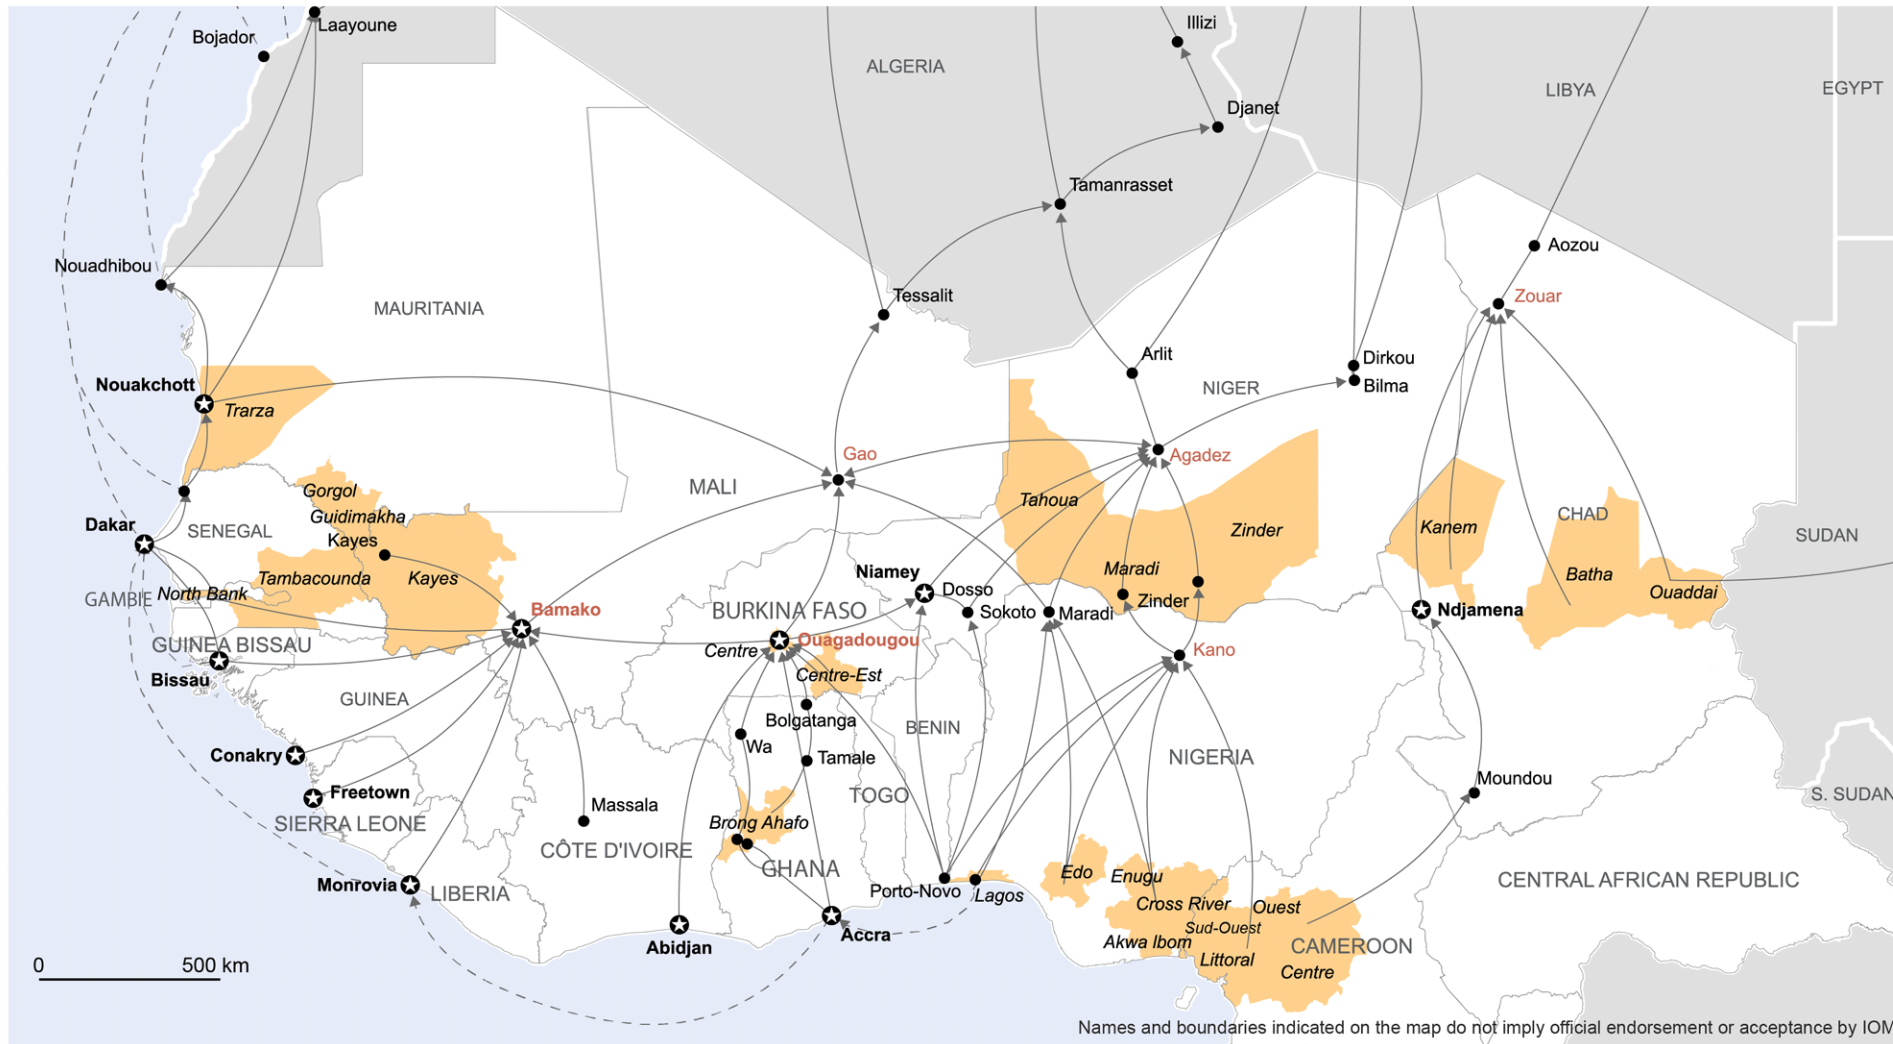

Migrant Routes: Mediterranean 2015

West and Central Africa Areas of High Emigration and Migratory Corridors

Names and boundaries indicated on the map do not imply official endorsement or acceptance by IOM

Area of High Emigration
Localised at Administrative level 1

Migratory Corridors:
 ———▶ by land
 - - - -▶ by sea

Ouagadougou Transit city

★ Capital

● City