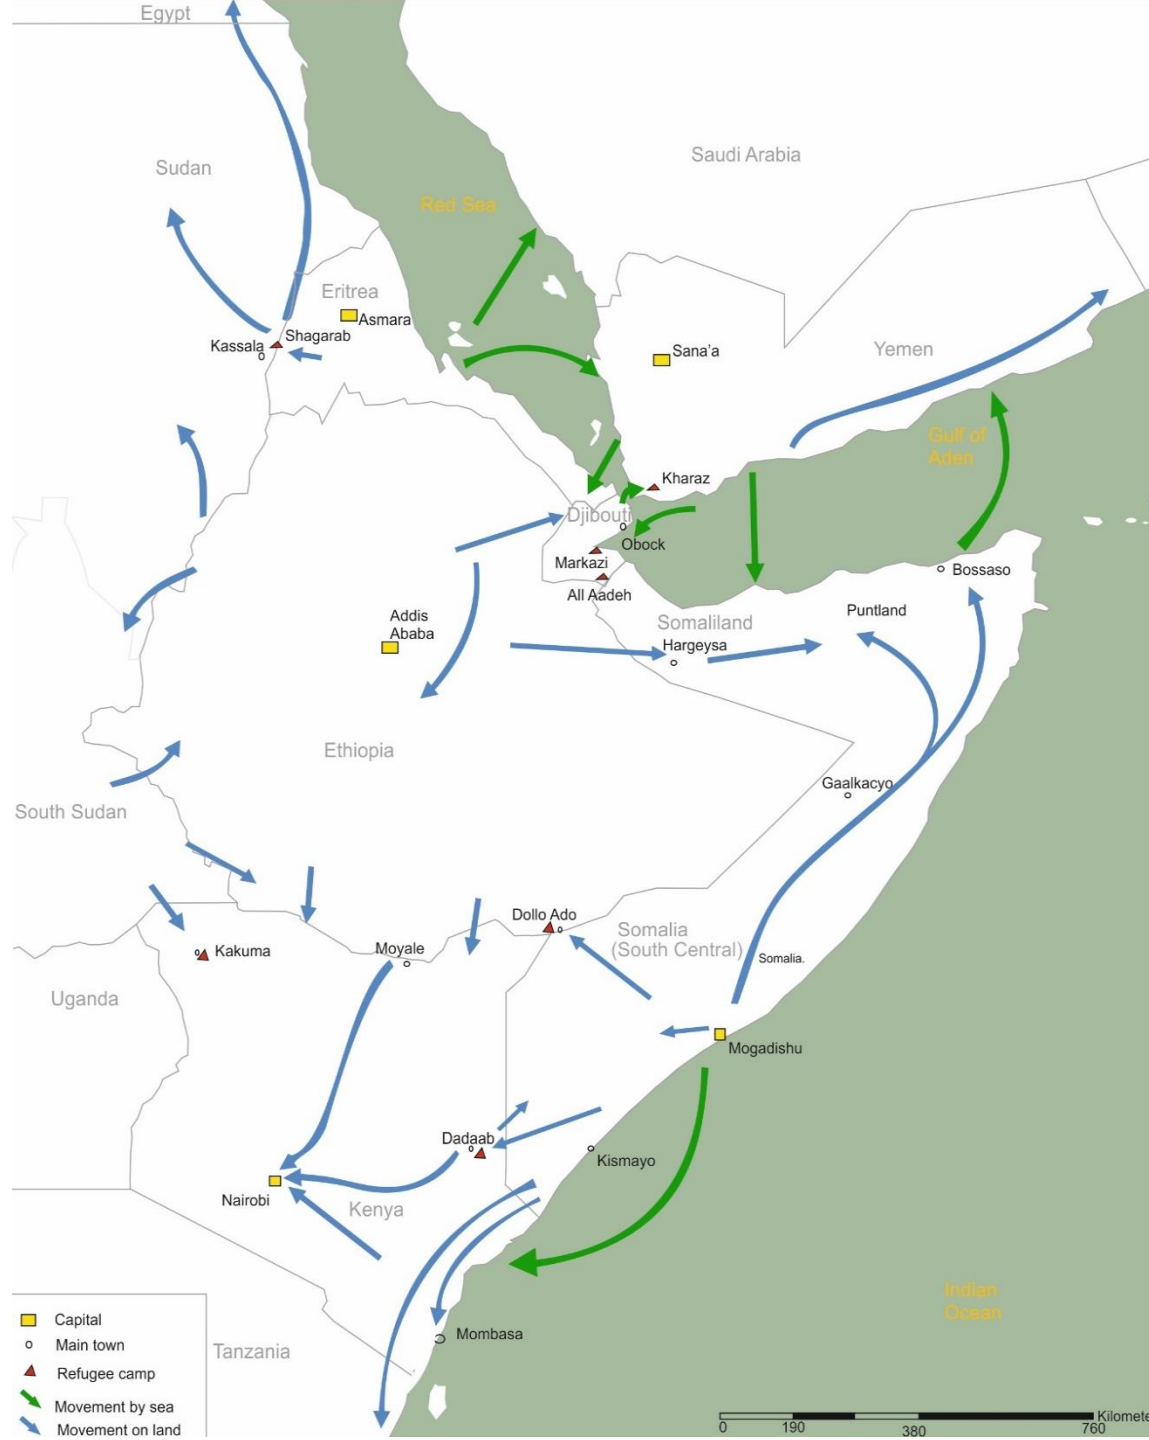

Displacement in the Horn of Africa and Yemen Region

Regional displacement:
more than 12 million

Refugees: 2.8 million
IDPs: 9.58 million

23.9 million food insecure

NORTH

Egypt into Israel

Mainly Eritreans and Sudanese, 45,000 in Israel

WEST

Central Med

Route

Sudan-Libya/
Sudan-Egypt
towards Europe

Unknown number, but arrivals in Italy show at least 63,000 in 2015 and more than 49,000 so far in 2016 (May)

EAST

Djibouti/Puntland Yemen-KSA and other Gulf states.

To Yemen:

Mainly Ethiopians and Somalis.
92,000 in 2015,
more than 49,000
so far in 2016 (May)

From Yemen:

Mainly Yemenis
and Somalis.
87,000 since
March 2015

SOUTH

through Kenya & eastern corridor countries toward South Africa