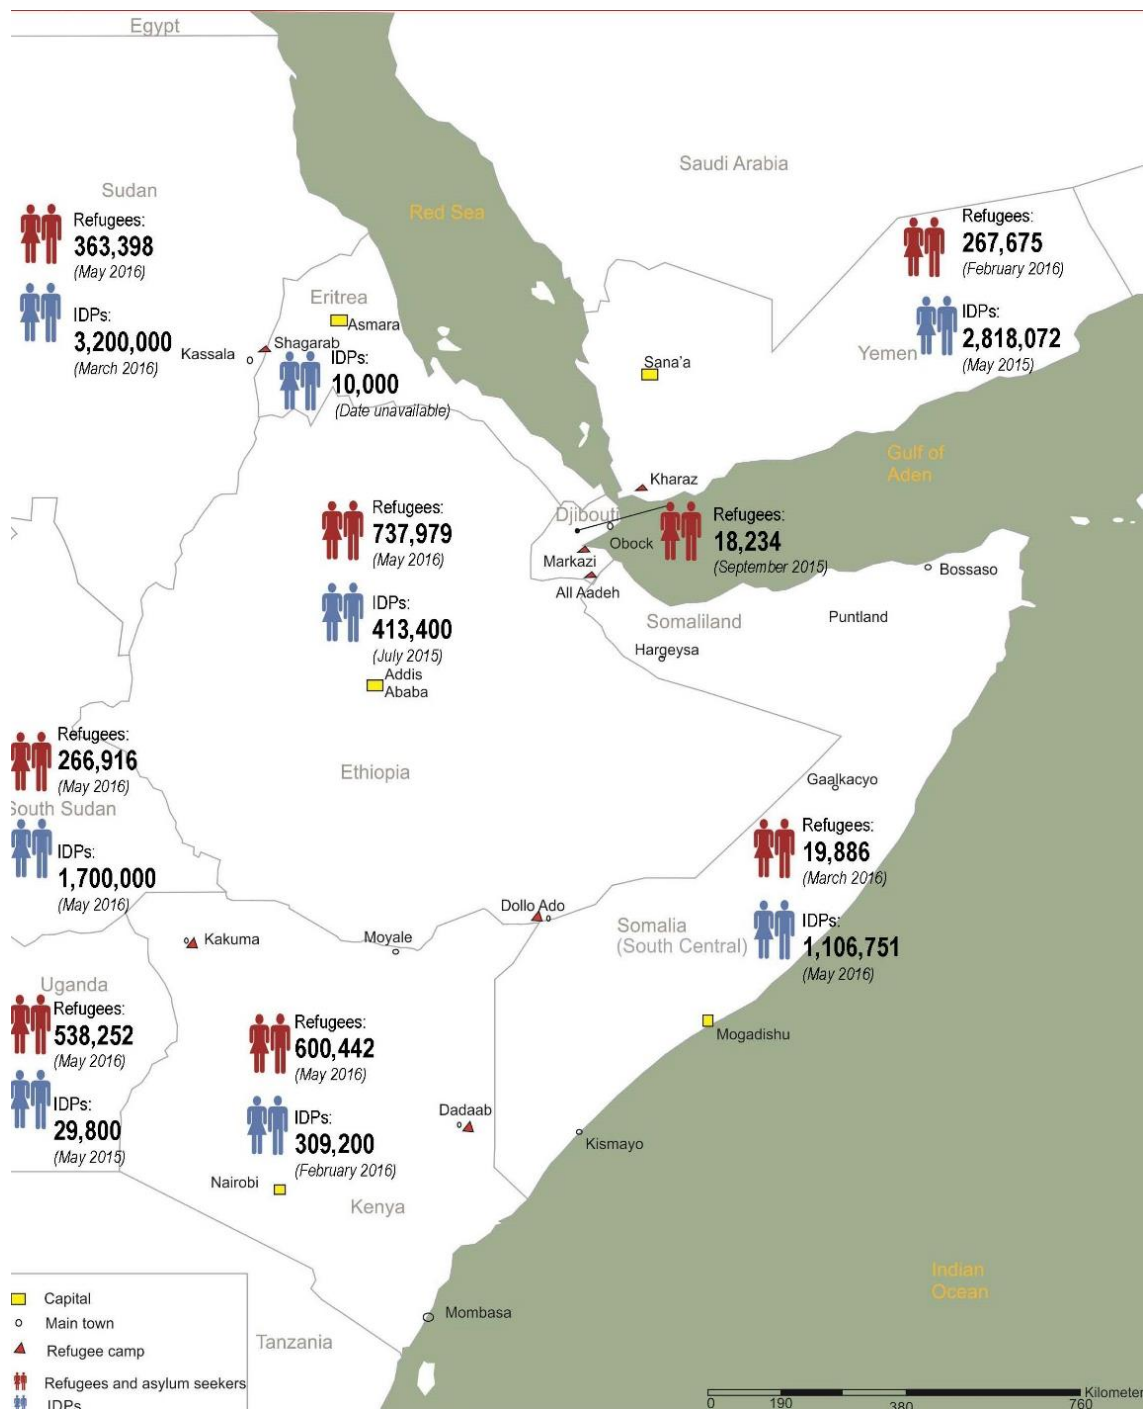

Displacement in the Horn of Africa and Yemen Region

Regional displacement:
more than 12 million

Refugees: 2.8 million
IDPs: 9.58 million

23.9 million food insecure

NORTH

Egypt into Israel

Mainly Eritreans and Sudanese, 45,000 in Israel

WEST

Central Med

Route

Sudan-Libya/
Sudan-Egypt
towards Europe

Unknown number, but arrivals in Italy show at least 63,000 in 2015 and more than 49,000 so far in 2016 (May)

EAST

Djibouti/Puntland Yemen-KSA and other Gulf states.

To Yemen:

Mainly Ethiopians and Somalis.
92,000 in 2015,
more than 49,000
so far in 2016 (May)

From Yemen:

Mainly Yemenis
and Somalis.
87,000 since
March 2015

SOUTH

through Kenya & eastern corridor countries toward South Africa

Largely Ethiopians
numbers unknown
estimated 20,000
per year